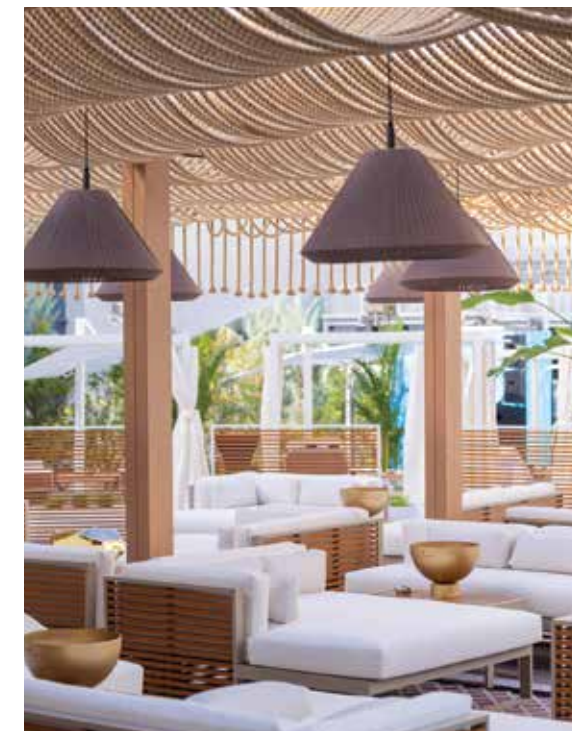

NAMI BEACH

NAMI BEACH CLUB & MORE

An exclusive, complete summertime experience – a sophisticated urban haven, bringing the atmosphere of a premium beach vacation in the heart of the Capital. Sip on handcrafted cocktails, savor gourmet delights, and mingle with the city's elite as you bask in the vibrant ambiance of our stylish poolside setting.

NAMI BEACH CLUB & MORE area combines a variety of different setting: sunbeds by the pool, designated VIP areas, dedicated family area with specially designed booths, lounge and Shisha area, tailor-made for everyone's needs. NAMI BEACH CLUB & MORE also hosts the largest outdoor swimming pool in the center of Bucharest, as well as the largest heated outdoor jacuzzi in the city. Families can enjoy the experience in a specially arranged area, featuring a children's playground, unique in Bucharest.

The Beach Club is opened only during summertime.

CLUB & MORE

[< MAIN MENU >](#)