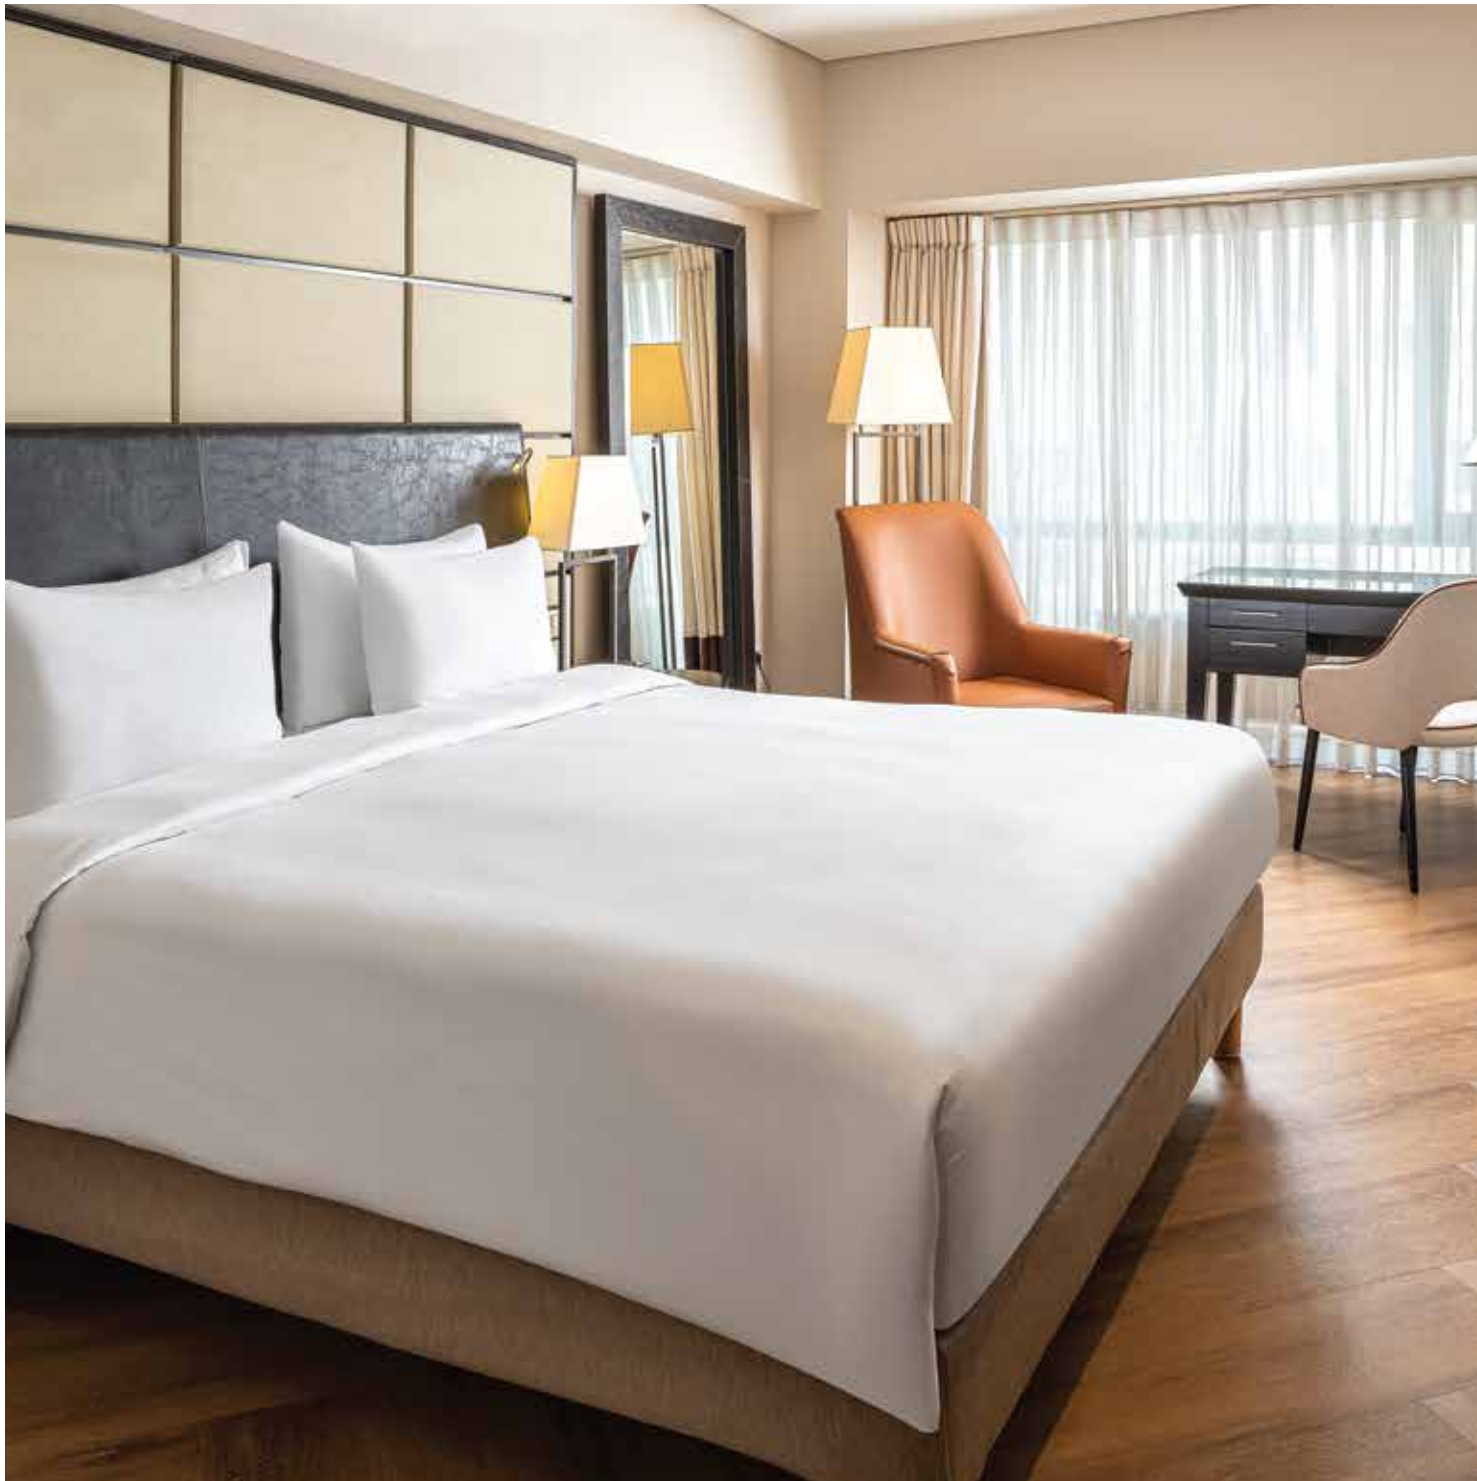

A modern hotel room with a bed, a large floral artwork, and an orange armchair. The room features a bed with white linens and pillows, a large framed artwork of a woman's face with flowers, and a bright orange tufted armchair. The lighting is warm and contemporary.

ROOMS SELECT

STANDARD ROOM

SUPERIOR ROOM

PREMIUM ROOM

EXECUTIVE ROOM – LOUNGE ACCESS

JUNIOR SUITE – LOUNGE ACCESS

SUITE – LOUNGE ACCESS

EXECUTIVE APARTMENT – LOUNGE ACCESS

ROYAL SUITE

PRESIDENTIAL SUITE

YOUR PREFERENCE

STANDARD

ROOM FEATURES:

Twin, queen and king-size beds available, work desk, bathroom with bath tub with hand-held shower and rain head, individual climate control, designed in warm brown and beige tones, avenue and garden view (when available). Approximate size: 28 square meters.